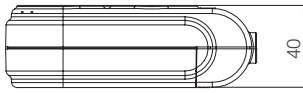

N6301043 / N6311053* - 3m - Piece in Box / Package - 12 / 24

N6301063 / N6311063* - 5m - Piece in Box / Package - 12 / 24

16 A, 250 V~
IEC 60884-1

* Childproof

Technical Drawings

2 Gang Earthed Socket

2 Gang Socket without Earthed