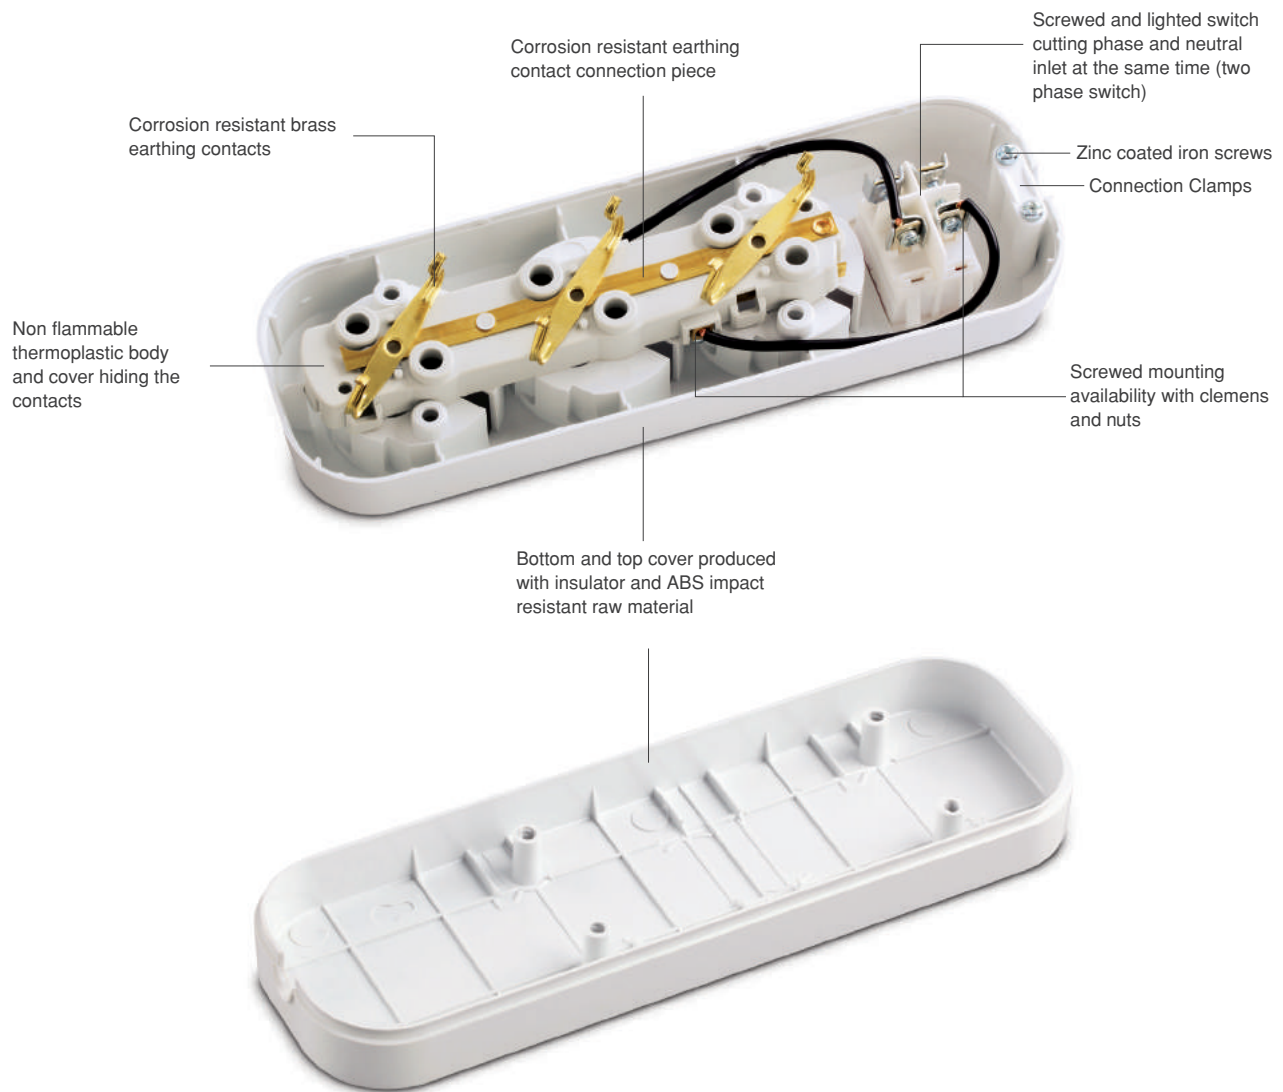

- A secure electrical terminal cap that can be easily opened and closed for cable installation,
- A specially designed body compatible with Rohs,
- Nonflammability guarantee,
- Antistatic dust-free material,
- Production in compliance with International standards,
- 3 paneled security screws that cannot be removed thanks to its special structure,
- UV protection material,
- Capable of being fixed to all surfaces,
- Use in hanging form when fixing to surface is not necessary,
- Standard child protection feature in all products,
- Option of product with or without switch,
- Secure and practical use with blue led light visible in the dark and push-release buttons

Product Options

3 Gang Multiple Earthed Socket with Switch & Cable

3 Gang Multiple Earthed Socket with Cable

3 Gang Multiple Pin Earthed Socket with Switch & Cable

4 Gang Multiple Earthed Socket with Cable

4 Gang Multiple Earthed Socket without Cable

Dismantled Product

New Generation Group Socket

2 Gang Multiple Earthed Socket without Cable

N2201000 / N2211000 *

16 A, 250 V~
IEC 60884-1
Piece in Box / Package - 20 / 80