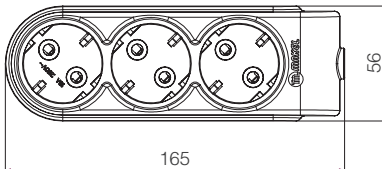

N6301043 / N6311053* - 3m - Piece in Box / Package - 12 / 24

N6301063 / N6311063* - 5m - Piece in Box / Package - 12 / 24

16 A, 250 V~
IEC 60884-1

* Childproof

Technical Drawings

2 Gang Earthed Socket

2 Gang Socket without Earthed