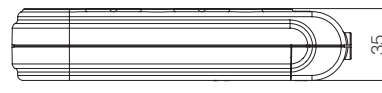

3 Gang Socket without Earthed