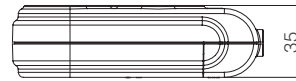

N6301043 / N6311053* - 3m - Piece in Box / Package - 12 / 24

N6301063 / N6311063* - 5m - Piece in Box / Package - 12 / 24

16 A, 250 V~
IEC 60884-1

* Childproof

Technical Drawings

2 Gang Earthed Socket

2 Gang Socket without Earthed