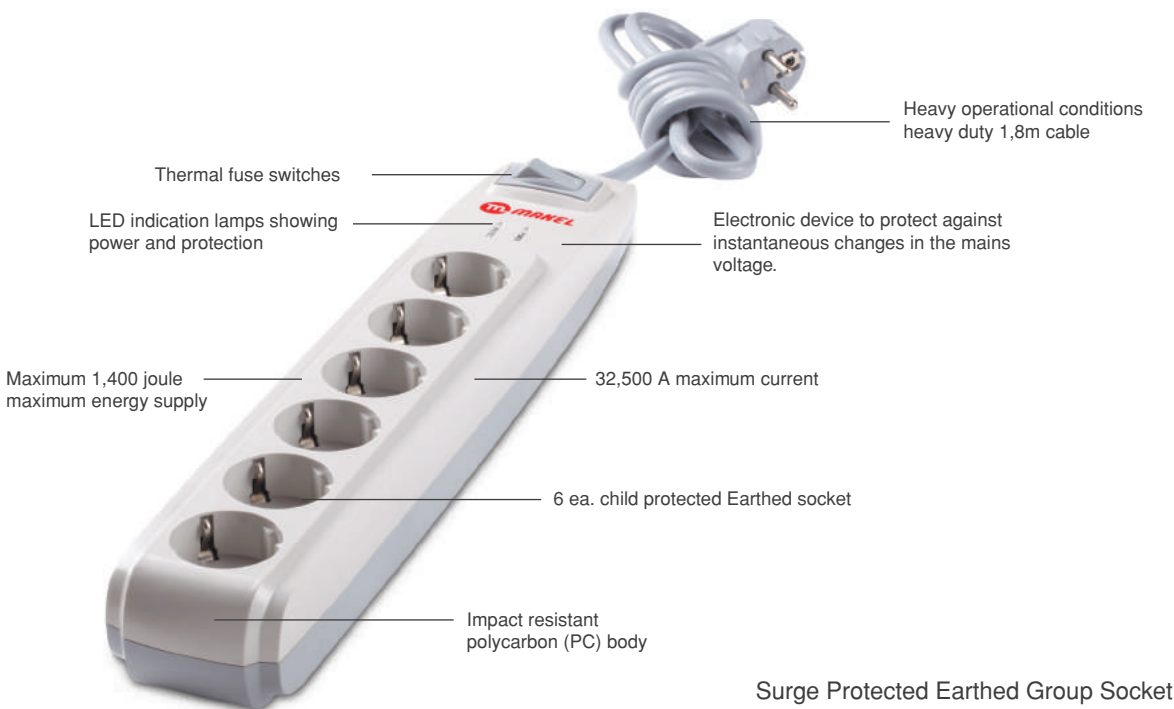

Group Sockets

Secure protection against instant impacts from mains voltage in your house and office...

The electric-electronic devices can be damaged from instantaneous shocks in the mains voltage (for lightning strike, short term increases in the mains voltage, etc.). Makel shock protected outlets protects electric/electronic devices such as refrigerators, washing machines, ovens, LCD plasma TV, computers, music systems, movie players and similar devices.

- A secure electrical terminal cap that can be easily opened and closed for cable installation,
- A specially designed body compatible with Rohs,
- Nonflammability guarantee,
- Antistatic dust-free material,
- Production in compliance with International standards,
- 3 paneled security screws that cannot be removed thanks to its special structure,
- UV protection material,
- Capable of being fixed to all surfaces,
- Use in hanging form when fixing to surface is not necessary,
- Standard child protection feature in all products,
- Option of product with or without switch,
- Secure and practical use with blue led light visible in the dark and push-release buttons