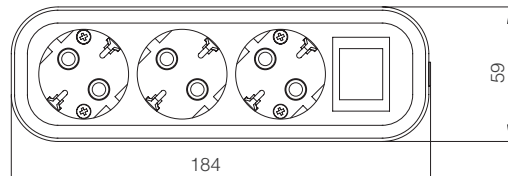

3 Gang Earthed Socket with Switch