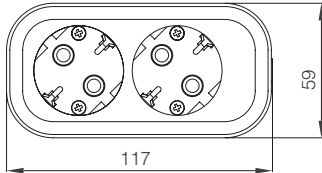

Technical Drawings

2 Gang Earthed Socket