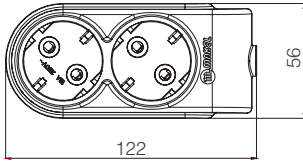

N6301043 / N6311053* - 3m - Piece in Box / Package - 12 / 24

N6301063 / N6311063* - 5m - Piece in Box / Package - 12 / 24

16 A, 250 V~
IEC 60884-1

* Childproof

Technical Drawings

2 Gang Earthed Socket

2 Gang Socket without Earthed