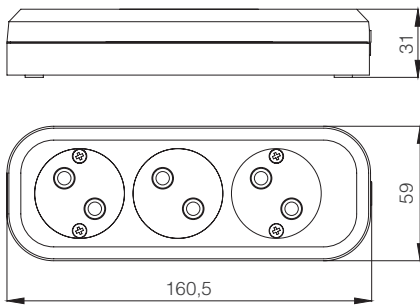

3 Gang Socket without Earthed

4 Gang Socket without Earthed

New Generation Group Socket

New Generation Earthed Group Socket

Product Name	Code No.	Childproof Code No	Piece in Box	Piece in Package	Gross Weight (kg)	Size of Package (mm)
2 Gang without Cable	N2201000	N2211000	20	80	8,95	330 x 380 x 300
2 Gang with Cable 2 metres	N2201033	N2211033	12	48	15,74	360 x 445 x 405
2 Gang with Cable 3 metres	N2201043	N2211043	12	48	20,06	360 x 445 x 405
2 Gang with Cable 5 metres	N2201063	N2211063	12	24	14,16	365 x 490 x 220
2 Gang with switch, without Cable	N2301000	N2311000	15	60	8,31	330 x 380 x 300
2 Gang with switch & cable 2 metres	N2301033	N2311033	12	48	16,83	360 x 445 x 405
2 Gang with switch & cable 3 metres	N2301043	N2311043	12	48	16,83	360 x 445 x 405
2 Gang with switch & cable 5 metres	N2301063	N2311063	12	24	14,70	365 x 490 x 220
3 Gang without Cable	N3201000	N3211000	15	60	8,71	330 x 380 x 300
3 Gang with Cable 2 metres	N3201033	N3211033	12	48	17,15	360 x 445 x 405
3 Gang with Cable 3 metres	N3201043	N3211043	12	48	21,47	360 x 445 x 405
3 Gang with Cable 5 metres	N3201063	N3211063	12	24	14,86	365 x 490 x 220
3 Gang with switch, without cable	N3301000	N3311000	20	80	13,23	325 x 440 x 380
3 Gang with switch & cable 2 metres	N3301033	N3311033	12	48	18,16	360 x 445 x 405
3 Gang with switch & cable 3 metres	N3301043	N3311043	12	48	22,48	360 x 445 x 405
3 Gang with switch & cable 5 metres	N3301063	N3311063	12	24	15,37	365 x 490 x 220
USB Switch Triple Corded 2 meters	N3701033	N3911043	12	24	10,49	290 x 505 x 260
4 Gang without Cable	N4200000	N4211000	20	80	13,69	325 x 440 x 380
4 Gang with Cable 2 metres	N4200033	N4211043	12	48	18,44	360 x 445 x 405
4 Gang with Cable 3 metres	N4200043	N4211053	12	48	22,89	364 x 495 x 385
4 Gang with Cable 5 metres	N4200063	N4211063	12	24	15,51	365 x 490 x 220
4 Gang with switch, without cable	N4301000	N4311000	30	60	11,61	290 x 500 x 255
4 Gang with switch & cable 2 metres	N4301033	N4311043	12	24	9,96	365 x 490 x 220
4 Gang with switch & cable 3 metres	N4301043	N4311053	10	20	23,91	364 x 495 x 385
4 Gang with switch & cable 5 metres	N4301063	N4311063	12	24	16,01	365 x 490 x 220
5 Gang without Cable	N5201000	N5211000	30	60	11,70	290 x 500 x 255
5 Gang with Cable 2 metres	N5201033	N5211043	12	24	10,00	365 x 490 x 220
5 Gang with Cable 3 metres	N5201043	N5211053	12	24	12,49	360 x 500 x 325
5 Gang with Cable 5 metres	N5201063	N5211063	12	24	16,37	360 x 500 x 325
5 Gang with switch, without cable	N5301000	N5311000	12	48	11,34	360 x 445 x 405
5 Gang with switch & cable 2 metres	N5301033	N5311043	12	24	9,13	355 x 515 x 295
5 Gang with switch & cable 3 metres	N5301043	N5311053	12	24	13,20	360 x 500 x 325
5 Gang with switch & cable 5 metres	N5301063	N5311063	12	24	17,08	360 x 500 x 325
6 Gang without Cable	N6201000	N6211000	9	36	11,76	360 x 445 x 405
6 Gang with Cable 2 metres	N6201033	N6211043	12	24	9,40	355 x 515 x 295
6 Gang with Cable 3 metres	N6201043	N6211053	12	24	13,40	360 x 500 x 325
6 Gang with Cable 5 metres	N6201063	N6211063	12	24	17,29	360 x 500 x 325
6 Gang with switch, without cable	N6301000	N6311000	9	36	12,82	360 x 445 x 405
6 Gang with switch & cable 2 metres	N6301033	N6311043	12	24	11,60	355 x 515 x 295
6 Gang with switch & cable 3 metres	N6301043	N6311053	12	24	13,93	360 x 500 x 325
6 Gang with switch & cable 5 metres	N6301063	N6311063	12	24	17,82	360 x 500 x 325