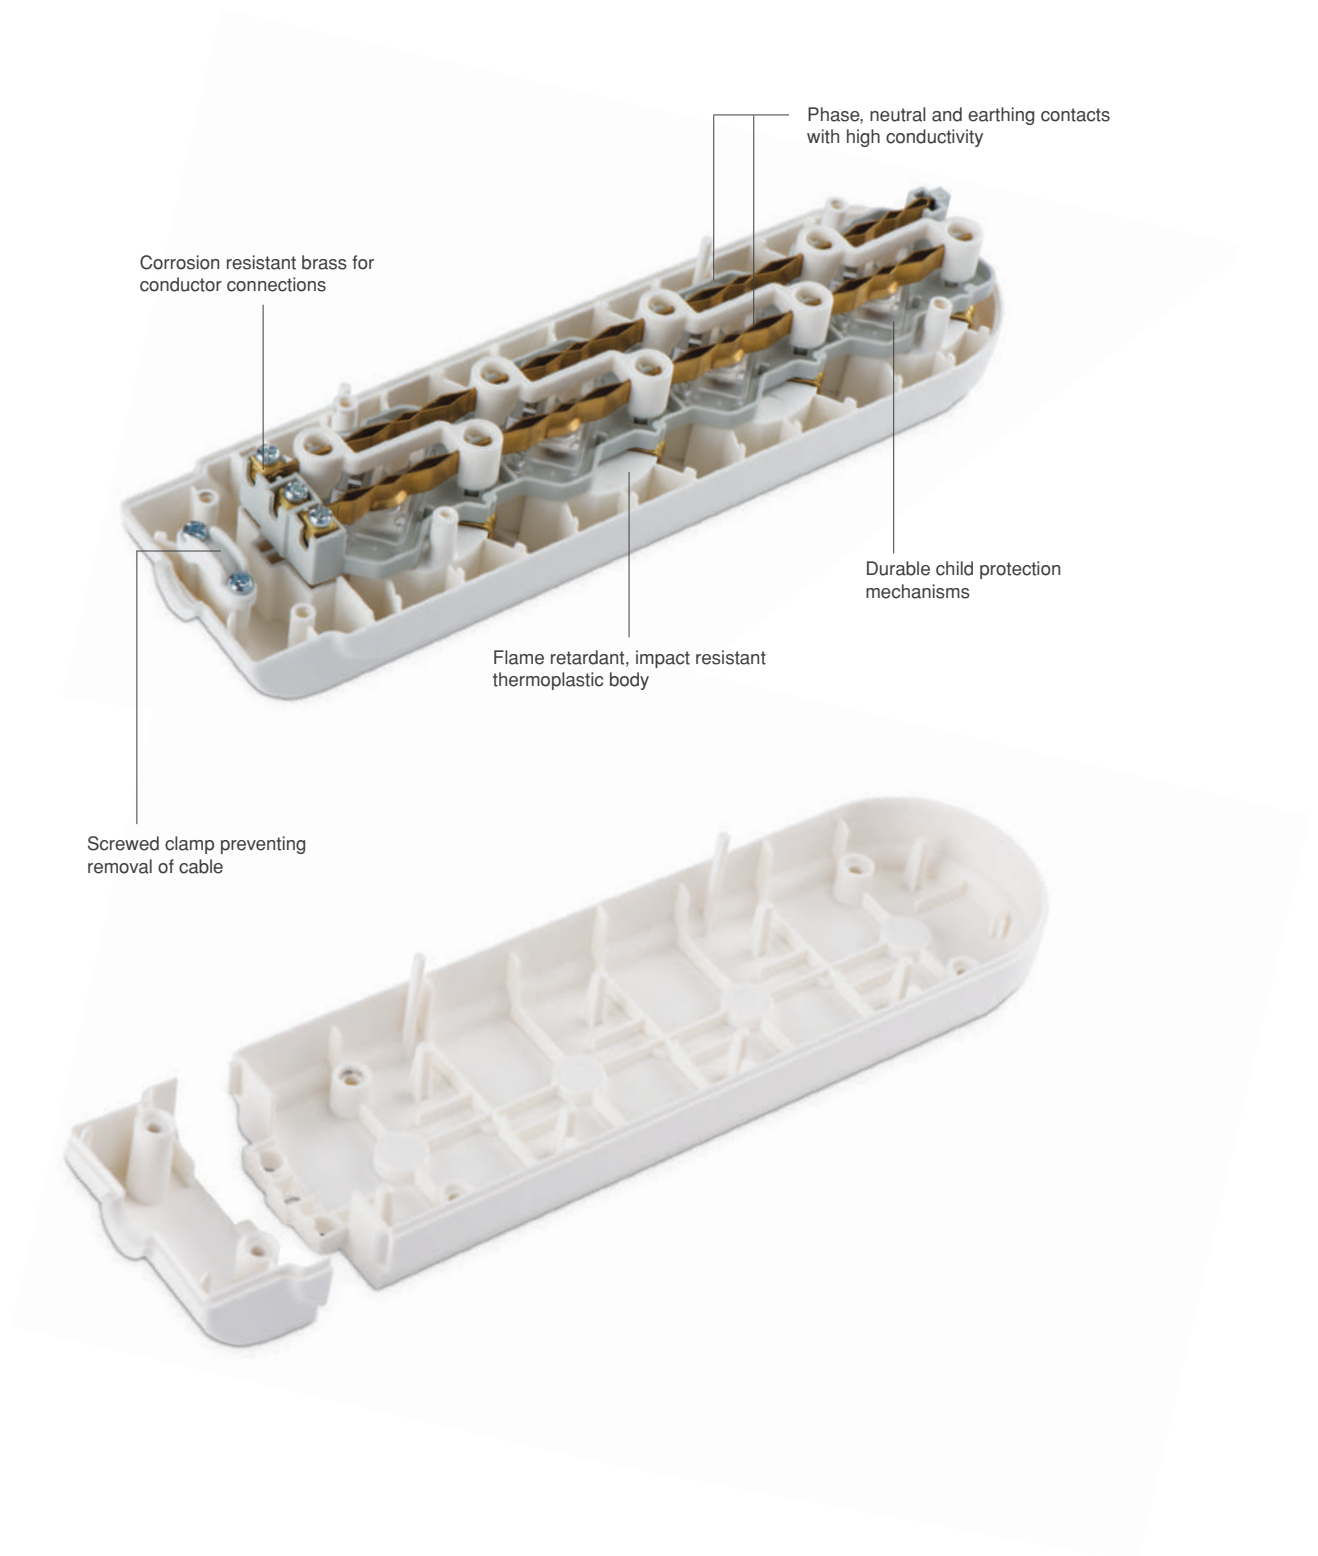

- A secure electrical terminal cap that can be easily opened and closed for cable installation,
- A specially designed body compatible with Rohs,
- Nonflammability guarantee,
- Antistatic dust-free material,
- Production in compliance with International standards,
- 3 paneled security screws that cannot be removed thanks to its special structure,
- UV protection material,
- Capable of being fixed to all surfaces,
- Use in hanging form when fixing to surface is not necessary,
- Standard child protection feature in all products,
- Option of product with or without switch,
- Secure and practical use with blue led light visible in the dark and push-release buttons

Product Options

2 Gang Multiple Earthed Socket without Cable

3 Gang Multiple Earthed Socket with Switch & Cable

3 Gang Multiple Earthed Socket with Switch, without Cable

4 Gang Multiple Earthed Socket with Switch, without Cable

5 Gang Multiple Earthed Socket without Cable

Dismantled Product

Group sockets provide, high quality and easy solutions for use of your electrical and electronic products at the same time.

In group outlets, quality, safety, functionality and hardware abundance are merged. Schuko, not Schuko and eco models as well as switched, ups, corded and clamped options will ease your life. In corded models, cord options of 2, 3, 5, 7, 10, 15 meters are available.