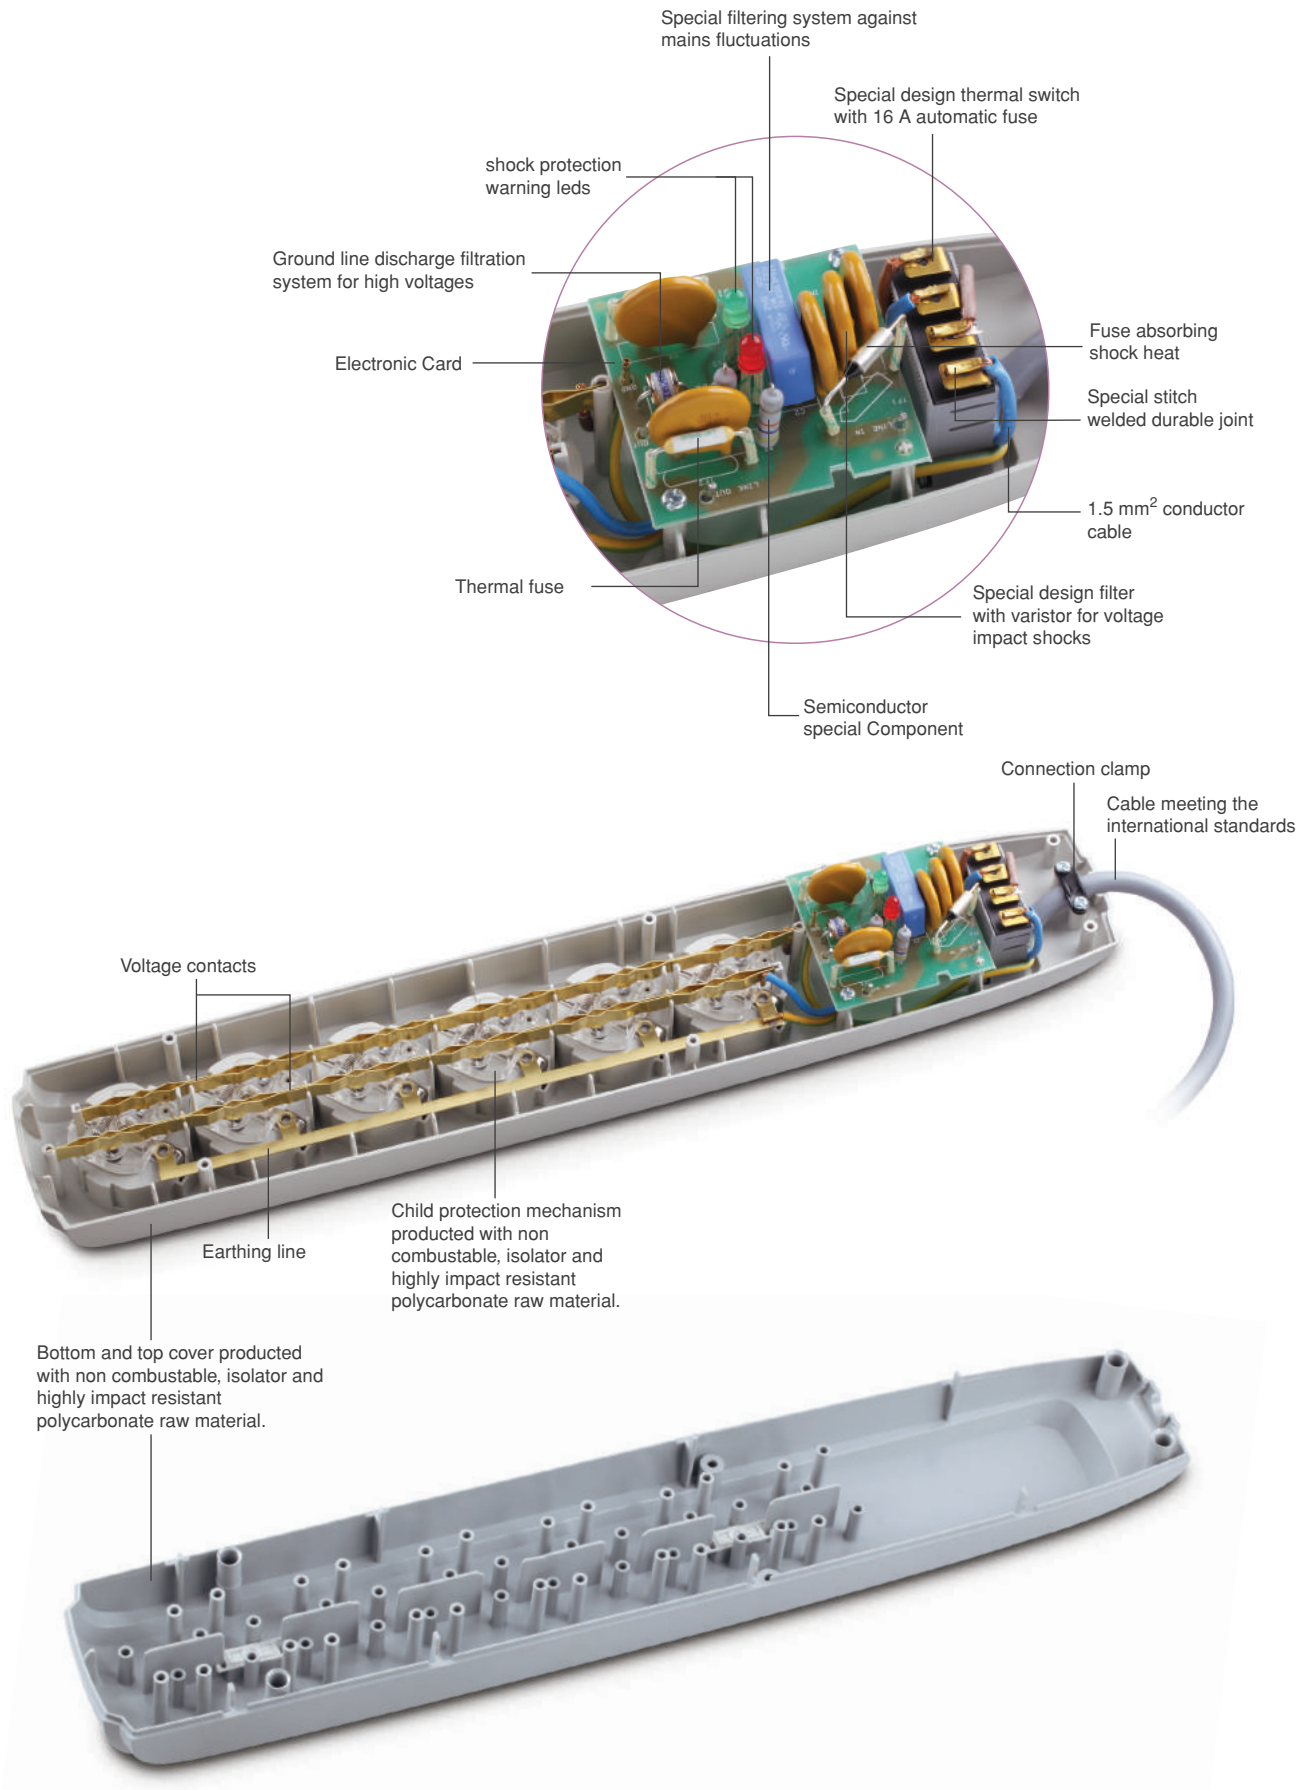

Surge Protected Earthed Group Socket

25064200

16 A, 250 V~

TS EN 61643 - 11

Piece in Box / Package - 1 / 6

Dismantled Product

Whether you wish to fix it to a surface or hang it, guide energy freely however you wish

With the special hanger apparatus designed for use in any setting you wish, you can use this apparatus as fixed on surfaces or in hanging form. You can use the Makel New Generation Sockets, which provide solutions for your needs with practical uses and options to use freely, in any area you wish.

- A secure electrical terminal cap that can be easily opened and closed for cable installation,
- A specially designed body compatible with Rohs,
- Nonflammability guarantee,
- Antistatic dust-free material,
- Production in compliance with International standards,
- 3 paneled security screws that cannot be removed thanks to its special structure,
- UV protection material,
- Capable of being fixed to all surfaces,
- Use in hanging form when fixing to surface is not necessary,
- Standard child protection feature in all products,
- Option of product with or without switch,
- Secure and practical use with blue led light visible in the dark and push-release buttons