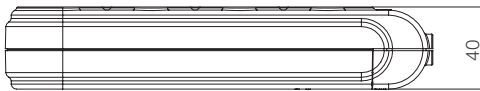

4 Gang Earthed Socket