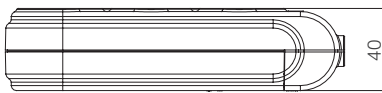

N6301043 / N6311053* - 3m - Piece in Box / Package - 12 / 24

N6301063 / N6311063* - 5m - Piece in Box / Package - 12 / 24

16 A, 250 V~
IEC 60884-1

* Childproof

Technical Drawings

2 Gang Earthed Socket

2 Gang Socket without Earthed