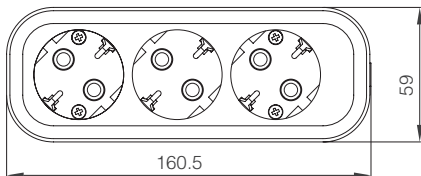

3 Gang Earthed Socket