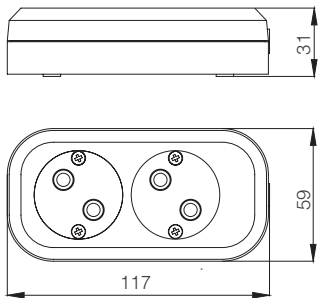

2 Gang Socket without Earthed