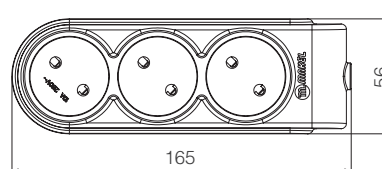

3 Gang Socket without Earthed