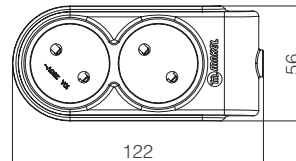

N6301043 / N6311053* - 3m - Piece in Box / Package - 12 / 24

N6301063 / N6311063* - 5m - Piece in Box / Package - 12 / 24

16 A, 250 V~
IEC 60884-1

* Childproof

Technical Drawings

2 Gang Earthed Socket

2 Gang Socket without Earthed