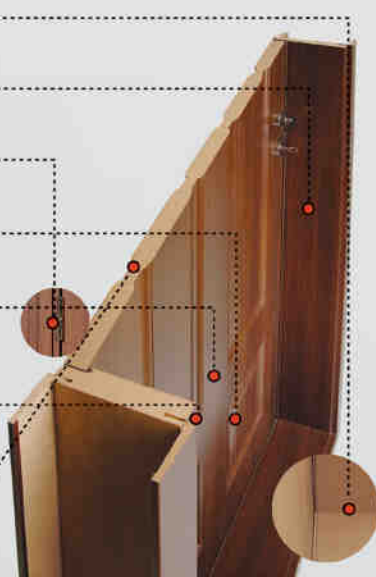

M-66 GLAZED

M-50 GLAZED

FLOORING: VARIOCLIC SILIFKE

TECHNICAL SPECIFICATIONS

- 01 Connection elements that make assembly easier
- 02 Special gaskets providing thermal, sound and smell insulation
- 03 3 hinges on the door providing durability and long lifetime
- 04 Special surfaces with enhanced durability against scratching
- 05 PVC surfaces with wooden pattern, designed to appear in 3-dimensional way
- 06 Adjustable architrave that accommodate wall perfectly
- 07 Higher Density MDF Board particularly manufactured for doors

DOOR AND FINISHED WALL MEASUREMENTS

PICTURE 1: DOOR'S GENERAL CROSS SECTION

ALIZE - CLASSIC

DOOR HEIGHT MEASURES	CASE INNER WIDTH	LEAF WIDTH	CASE OUTER WIDTH	FINISHED WALL WIDTH	BORDER WIDTH
	A	B	C	D	E
60	595	600	886	886-786	805
70	695	700	786	786-876	905
80	795	800	886	886-976	1005
90	895	900	986	986-1076	1105

NOTE: THE MOST SUITABLE DISTANCE FOR THE FOAM IS 12-25 MM. PLEASE CONSIDER THIS DISTANCE WHILE TAKING DIMENSION.

PICTURE 2: HEIGHT OF DOOR

DOOR HEIGHT MEASURES	LEAF HEIGHT	FINISHED WALL HEIGHT	CASE HEIGHT	FRAME HEIGHT
	F	I	H	G
	1980	2031-2071	1995-2010	2090-2105
	2050	2101-2141	2065-2080	2160-2175