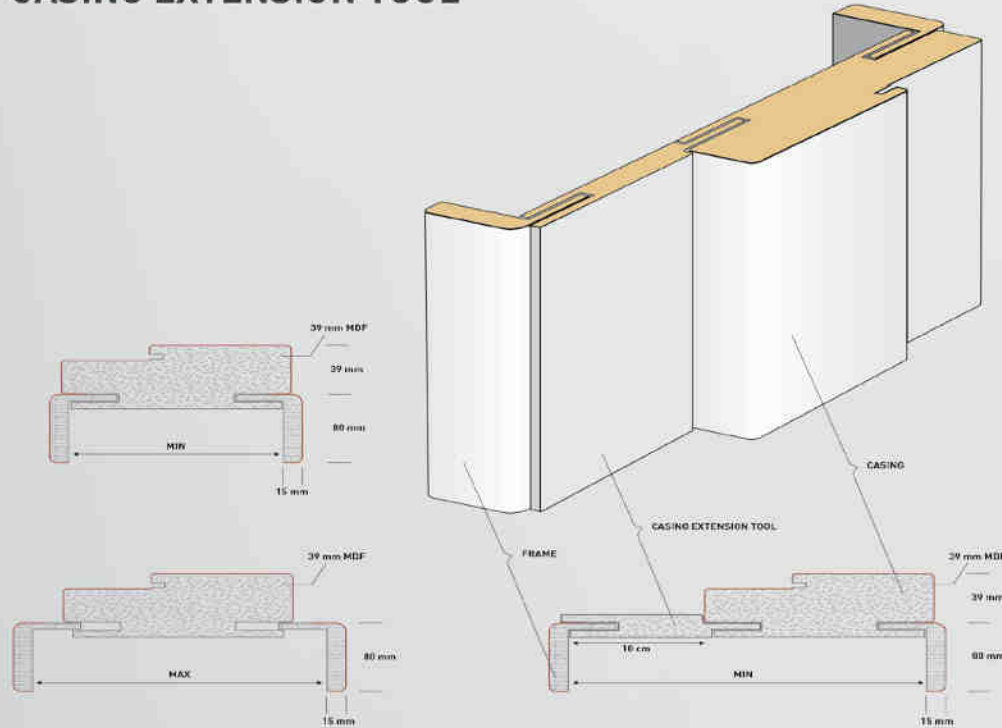

NOTE: THE MOST SUITABLE DISTANCE FOR THE FOAM IS 12-25 MM. PLEASE CONSIDER THIS DISTANCE WHILE TAKING DIMENSION.

PICTURE 2: HEIGHT OF DOOR

DOOR HEIGHT MEASURES	LEAF HEIGHT	FINISHED WALL HEIGHT	CASE HEIGHT	FRAME HEIGHT
	F	I	H	G
	1980	2031-2071	1995-2010	2090-2105
	2050	2101-2141	2065-2080	2160-2175

CROSS-SECTIONS OF WALL THICKNESSES OF DOORS AND FRAMES

PICTURE 4: FRAME WORKING MARGINS (0-20 mm)

PICTURE 5: SAMPLE OF SILL

FEATURES

CASING EXTENSION TOOL

Door Hinges

SATIN STEEL

HINGE TYPES	COLORS
	SATIN STEEL
LEAF HINGE	AVAILABLE

STANDART DOOR CASING DIMENSIONS

100 mm
140 mm
180 mm
220 mm

PACKAGING and PACKAGE CONTENTS

LEAF PACKAGE	DOOR LEAF
HEADING CASE-FRAME PACKAGE	VERTICAL CASE AND FRAMES (2 SIDE CASE, 4 SIDE FRAME)
HEADING CASE-FRAME PACKAGE	HORIZONTAL CASE AND FRAMES (1 TOP CASE, 3 TOP FRAME)
HINGE CONNECTION SCREWS	24 PIECES (6F...) IN THE HINGE
LOCK AND LOCK STRIKER CONNECTION SCREWS	4 PIECES (6F...) IN THE LOCK BOX
FRAME CONNECTION SCREW	IN ITS OWN BOX