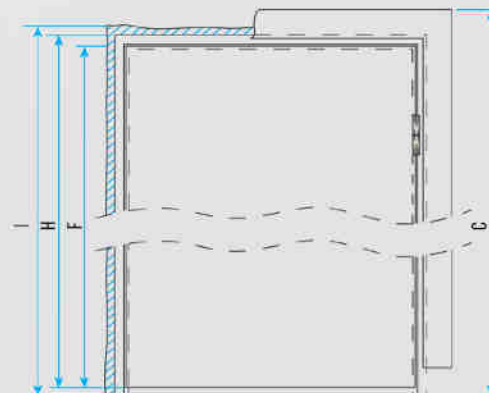

DOOR AND FINISHED WALL MEASUREMENTS

PICTURE 1: DOOR'S GENERAL CROSS SECTION

ALIZE - CLASSIC

DOOR HEIGHT MEASURES	CASE INNER WIDTH	LEAF WIDTH	CASE OUTER WIDTH	FINISHED WALL WIDTH	BORDER WIDTH
	A	B	C	D	E
60	595	600	886	886-786	805
70	695	700	786	786-876	905
80	795	800	886	886-976	1005
90	895	900	986	986-1076	1105

NOTE: THE MOST SUITABLE DISTANCE FOR THE FOAM IS 12-25 MM. PLEASE CONSIDER THIS DISTANCE WHILE TAKING DIMENSION.

PICTURE 2: HEIGHT OF DOOR

DOOR HEIGHT MEASURES	LEAF HEIGHT	FINISHED WALL HEIGHT	CASE HEIGHT	FRAME HEIGHT
	F	I	H	G
	1980	2031-2071	1995-2010	2090-2105
	2050	2101-2141	2065-2080	2160-2175