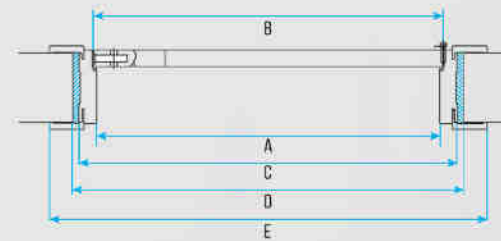

M-66 GLAZED

M-50 GLAZED

FLOORING: VARIOCLIC SILIFKE

TECHNICAL SPECIFICATIONS

- 01 Connection elements that make assembly easier
- 02 Special gaskets providing thermal, sound and smell insulation
- 03 3 hinges on the door providing durability and long lifetime
- 04 Special surfaces with enhanced durability against scratching
- 05 PVC surfaces with wooden pattern, designed to appear in 3-dimensional way
- 06 Adjustable architrave that accommodate wall perfectly
- 07 Higher Density MDF Board particularly manufactured for doors

DOOR AND FINISHED WALL MEASUREMENTS

PICTURE 1: DOOR'S GENERAL CROSS SECTION

ALIZE - CLASSIC

DOOR HEIGHT MEASURES	CASE INNER WIDTH	LEAF WIDTH	CASE OUTER WIDTH	FINISHED WALL WIDTH	BORDER WIDTH
	A	B	C	D	E
60	595	600	886	886-786	805
70	695	700	786	786-876	905
80	795	800	886	886-976	1005
90	895	900	986	986-1076	1105