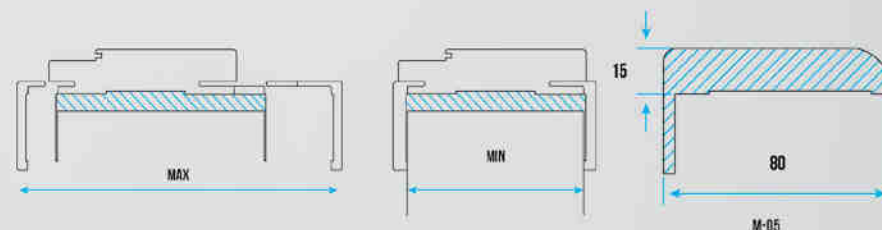

CROSS-SECTIONS OF WALL THICKNESSES OF DOORS AND FRAMES

PICTURE 4: FRAME WORKING MARGINS (0-20 mm)

PICTURE 5: SAMPLE OF SILL