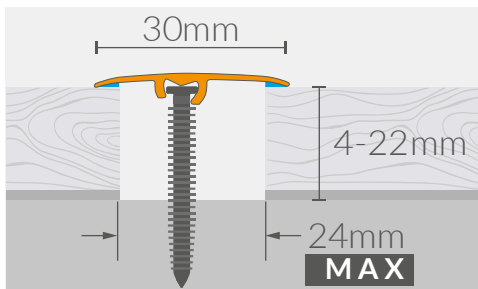

DIMENSIONS