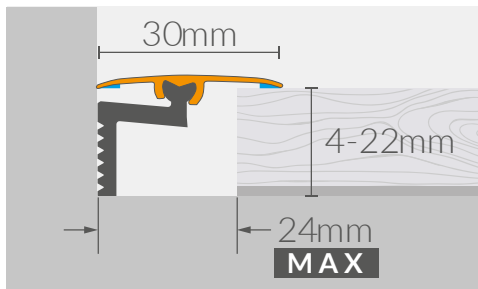

DIMENSIONS