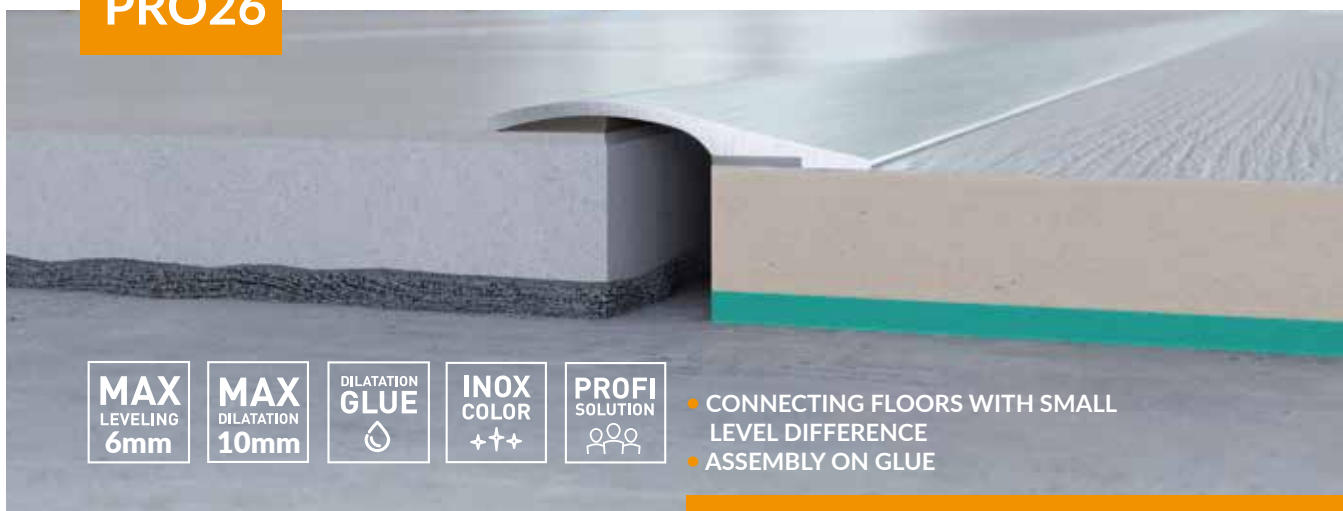

PRO26

LEVELING UP TO 6MM

MAX
LEVELING
6mm

MAX
DILATATION
10mm

DILATATION
GLUE

INOX
COLOR
+++

PROFI
SOLUTION

- CONNECTING FLOORS WITH SMALL LEVEL DIFFERENCE
- ASSEMBLY ON GLUE