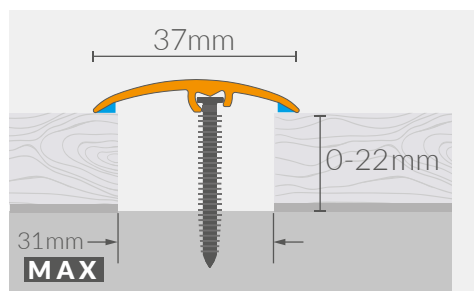

3 in 1

- DILATATION
- LEVELING
- FINISHING

MAX
LEVELING
17mm

MAX
DILATATION
31mm

DILATATION
GLUE

SCREWS
SAFE FOR DIY

DIMENSIONS

CS3