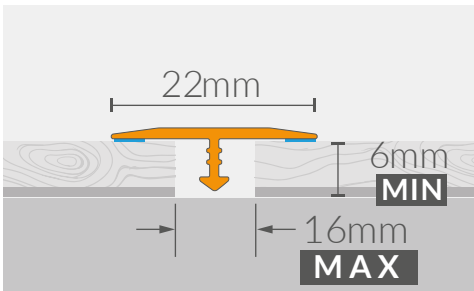

DIMENSIONS