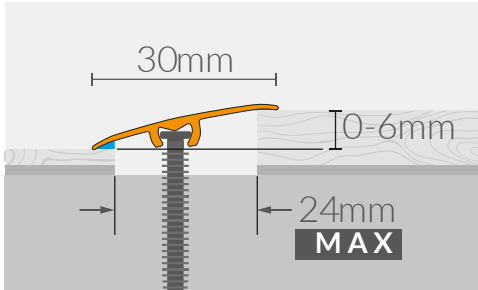

DIMENSIONS