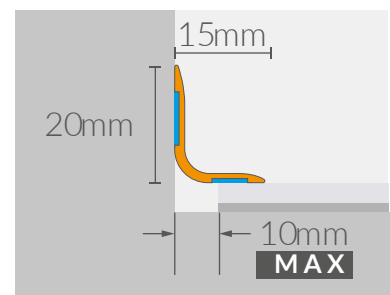

MAX
DILATATION
32mm

DILATATION
GLUE

INOX
COLOR
+++

PROFI
SOLUTION

DIMENSIONS

COLORS

	0,93 m	1,86 m	2,79 m
B1 	5905167815144	5905167801109	5905167801093
B3 	5905167815151	5905167815168	5905167801116
	12 pcs	12 pcs	12 pcs

PRO-L

YOU CAN INSTALL
IN 2 WAYS

MAX
DILATATION
15mm

INOX
COLOR
+++

PROFI
SOLUTION

DIMENSIONS

COLORS

	0,93 m	1,86 m	2,79 m
B1	5905167801048	5905167801031	5905167801079
B3	5905167801062	5905167801055	5905167801086
	12 pcs	12 pcs	12 pcs

COMPLEMENTARY OFFER

DILATATION PROFILES

LEVELING PROFILES

STAIRS PROFILES

FINISHING PROFILES

T16

MAX
DILATATION
10mm

DIMENSIONS