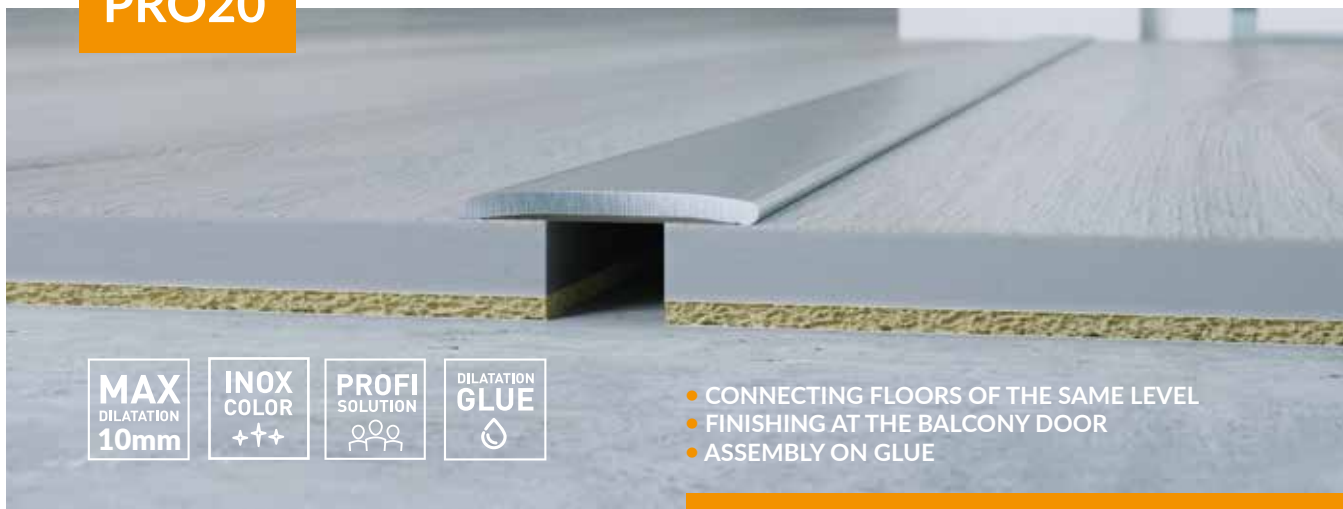

PRO20

DILATATION OR FINISHING

MAX
DILATATION
10mm

INOX
COLOR
+++

PROFI
SOLUTION

DILATATION
GLUE

- CONNECTING FLOORS OF THE SAME LEVEL
- FINISHING AT THE BALCONY DOOR
- ASSEMBLY ON GLUE