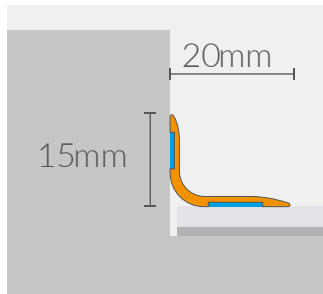

MAX
DILATATION
32mm

DILATATION
GLUE

INOX
COLOR
+++

PROFI
SOLUTION

DIMENSIONS

COLORS

	0,93 m	1,86 m	2,79 m
B1 	5905167815144	5905167801109	5905167801093
B3 	5905167815151	5905167815168	5905167801116
	12 pcs	12 pcs	12 pcs

PRO-L

YOU CAN INSTALL
IN 2 WAYS

MAX
DILATATION
15mm

INOX
COLOR
+++

PROFI
SOLUTION

DIMENSIONS

COLORS

	0,93 m	1,86 m	2,79 m
B1	5905167801048	5905167801031	5905167801079
B3	5905167801062	5905167801055	5905167801086
	12 pcs	12 pcs	12 pcs

COMPLEMENTARY OFFER

DILATATION PROFILES

LEVELING PROFILES

STAIRS PROFILES

FINISHING PROFILES

T16

MAX
DILATATION
10mm

DIMENSIONS