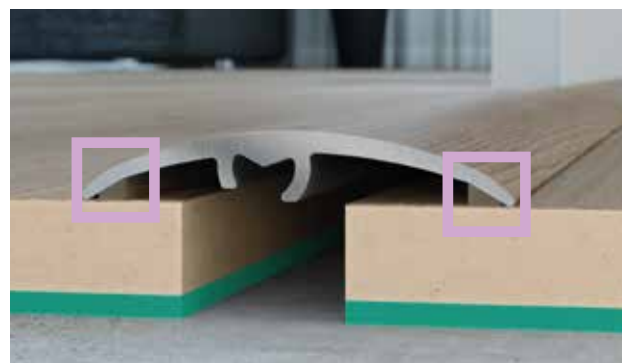

- DILATATION GLUE