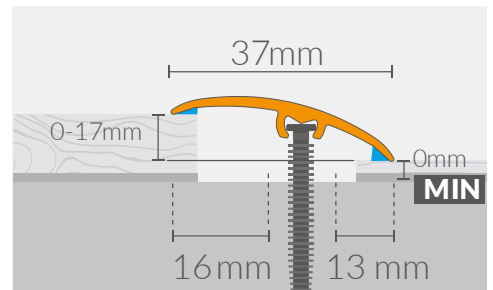

3 in 1

- DILATATION
- LEVELING
- FINISHING

MAX
LEVELING
17mm

MAX
DILATATION
31mm

DILATATION
GLUE

SCREWS
SAFE FOR DIY

DIMENSIONS

CS3