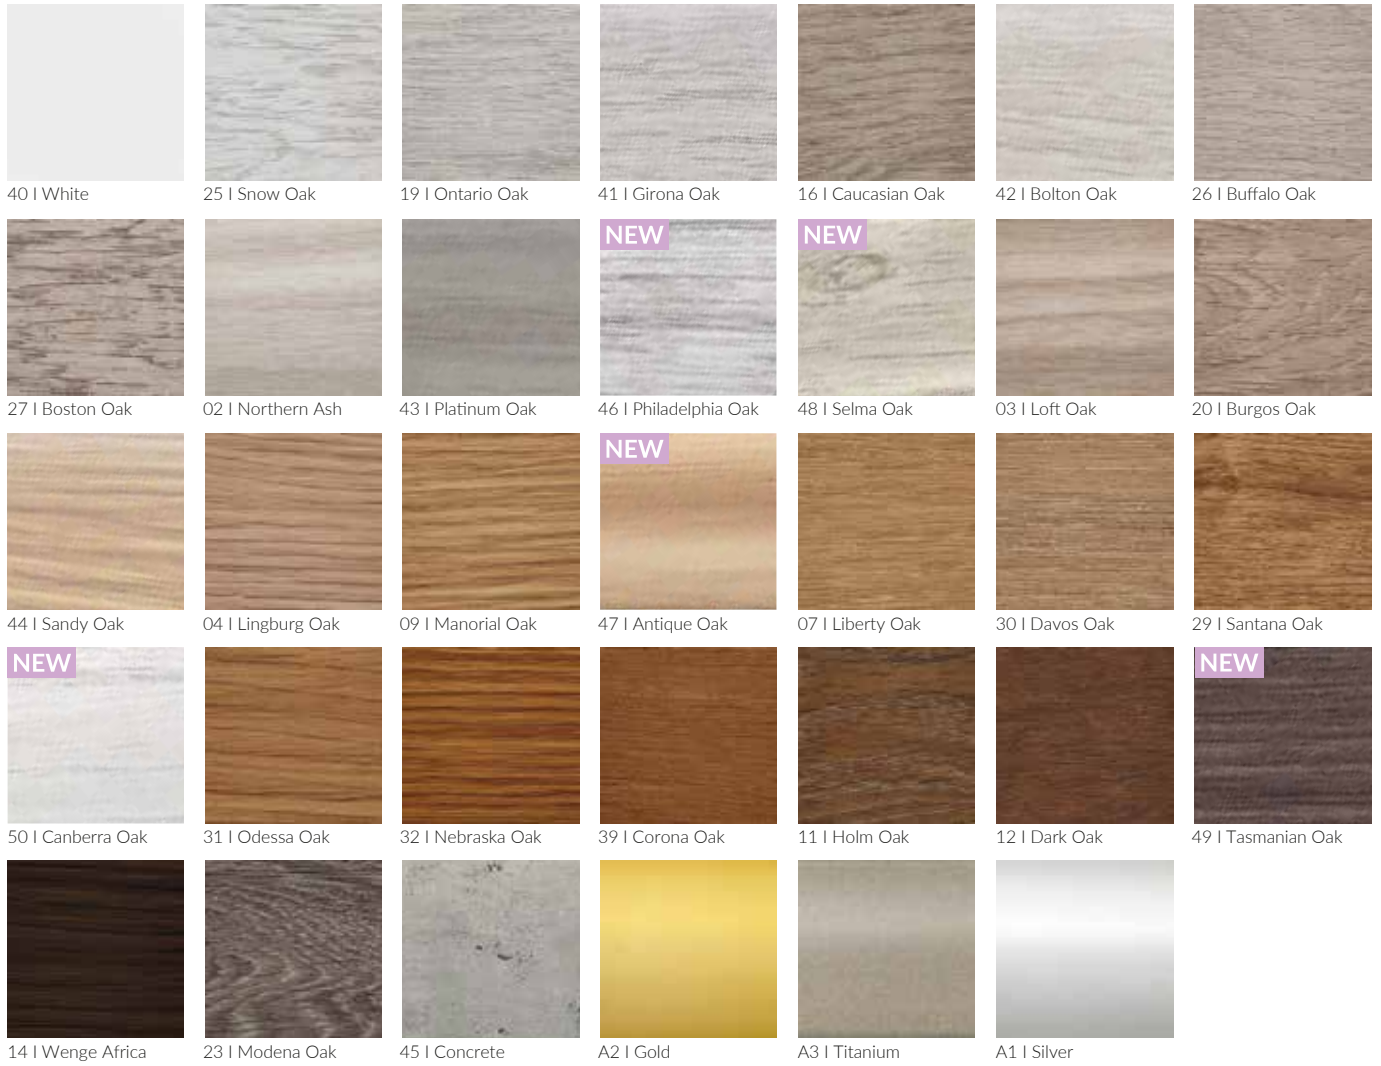

DIMENSIONS

COLORS

		1,20 m	2,40 m		1,20 m	2,40 m	
A1		5905167815175	5905167815311	W6		5905167815243	5905167815380
A3		5905167815182	5905167815328	W8		5905167815250	5905167815397
W1		5905167815199	5905167815335	W9		5905167815267	5905167815403
W2		5905167815205	5905167815342	W10		5905167815274	5905167815410
W3		5905167815212	5905167815359	W11		5905167815281	5905167815427
W4		5905167815229	5905167815366	W25		5905167815298	5905167815434
W5		5905167815236	5905167815373	W27		5905167815304	5905167815441
		12 pcs	4 pcs			12 pcs	4 pcs

1,20 m

A1		5905167768020
A3		5905167768044
		4 pcs

PS6

DIMENSIONS

COLORS

		1,20 m
A1		5905167768082
A3		5905167768105
		4 pcs

COLOR AVAILABLE IN COLOR SYSTEM CS1, CS3*, CS22* (*NOT AVAILABLE IN GOLD)

COLOR AVAILABLE IN SM1, PR3K, T16, FL1, T22*(*NOT AVAILABLE IN GOLD), SM2, SM3, PS1K

COLOR AVAILABLE PR3, PR8, PR4, PR10, PS1, PS2, PS8, PS6

COLOR AVAILABLE IN PRO20, PRO26, PRODUO22, PRODUO38, PRO-, PRO-T

CHECK OUR COMPLEMENTARY PRODUCTS:

UNDERLAYS

SKIRTING BOARDS

FULL RIGID FLOORS

The catalogue is a free of charge presentation of products of Decora S.A. and acc. to valid law it is not a commercial offer. Colors and textures of the products in pictures may differ from real ones because of limited printing technologies. Decora S.A. reserves its right to alter availability of the products on some markets and at some distributors. The products included in the catalogues do not pose a complete offer of Decora S.A.