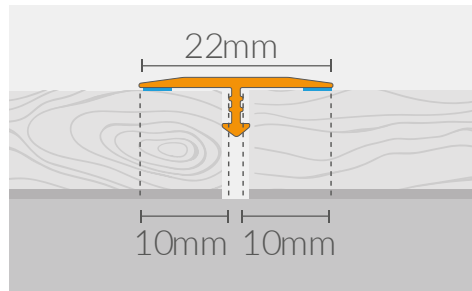

DIMENSIONS