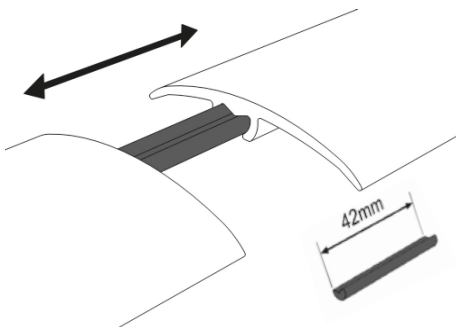

COLOR SYSTEM

Additional accessories in the set with CS1 i CS3

CONNECTOR

- The connector allows for connection of two or more profiles
- Simple installation
- Profile connection is more stable

BRIDGE

- The bridge allows for finishing the floor next to the wall, balcony doors.
- Stable support of the profile next to the wall
- A universal height – possibility to match up to 4-22 mm by cutting the bridge
- Quick and simple installation – just slide the bridge in the profile