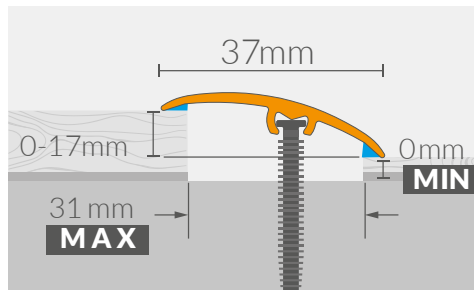

3 in 1

- DILATATION
- LEVELING
- FINISHING

MAX
LEVELING
17mm

MAX
DILATATION
31mm

DILATATION
GLUE

SCREWS
SAFE FOR DIY

DIMENSIONS

CS3