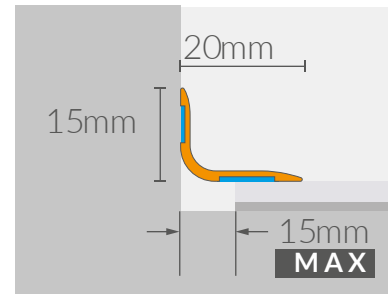

MAX
DILATATION
32mm

DILATATION
GLUE

INOX
COLOR
+++

PROFI
SOLUTION

DIMENSIONS

COLORS

	0,93 m	1,86 m	2,79 m
B1 	5905167815144	5905167801109	5905167801093
B3 	5905167815151	5905167815168	5905167801116
	12 pcs	12 pcs	12 pcs

PRO-L

YOU CAN INSTALL
IN 2 WAYS

MAX
DILATATION
15mm

INOX
COLOR
+++

PROFI
SOLUTION

DIMENSIONS

COLORS

	0,93 m	1,86 m	2,79 m
B1	5905167801048	5905167801031	5905167801079
B3	5905167801062	5905167801055	5905167801086
	12 pcs	12 pcs	12 pcs

COMPLEMENTARY OFFER

DILATATION PROFILES

LEVELING PROFILES

STAIRS PROFILES

FINISHING PROFILES

T16

MAX
DILATATION
10mm

DIMENSIONS