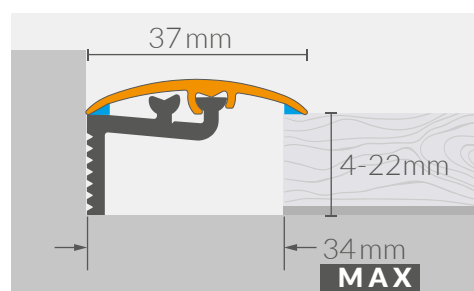

3 in 1

- DILATATION
- LEVELING
- FINISHING

MAX
LEVELING
17mm

MAX
DILATATION
31mm

DILATATION
GLUE

SCREWS
SAFE FOR DIY

DIMENSIONS

CS3