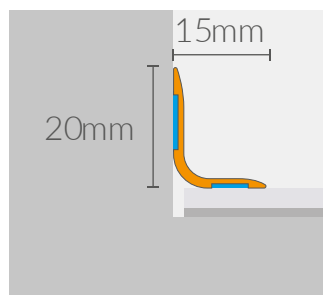

MAX
DILATATION
32mm

DILATATION
GLUE

INOX
COLOR
+++

PROFI
SOLUTION

DIMENSIONS

COLORS

	0,93 m	1,86 m	2,79 m
B1 	5905167815144	5905167801109	5905167801093
B3 	5905167815151	5905167815168	5905167801116
	12 pcs	12 pcs	12 pcs

PRO-L

YOU CAN INSTALL
IN 2 WAYS

MAX
DILATATION
15mm

INOX
COLOR
+++

PROFI
SOLUTION

DIMENSIONS

COLORS

	0,93 m	1,86 m	2,79 m
B1	5905167801048	5905167801031	5905167801079
B3	5905167801062	5905167801055	5905167801086
	12 pcs	12 pcs	12 pcs

COMPLEMENTARY OFFER

DILATATION PROFILES

LEVELING PROFILES

STAIRS PROFILES

FINISHING PROFILES

T16

MAX
DILATATION
10mm

DIMENSIONS