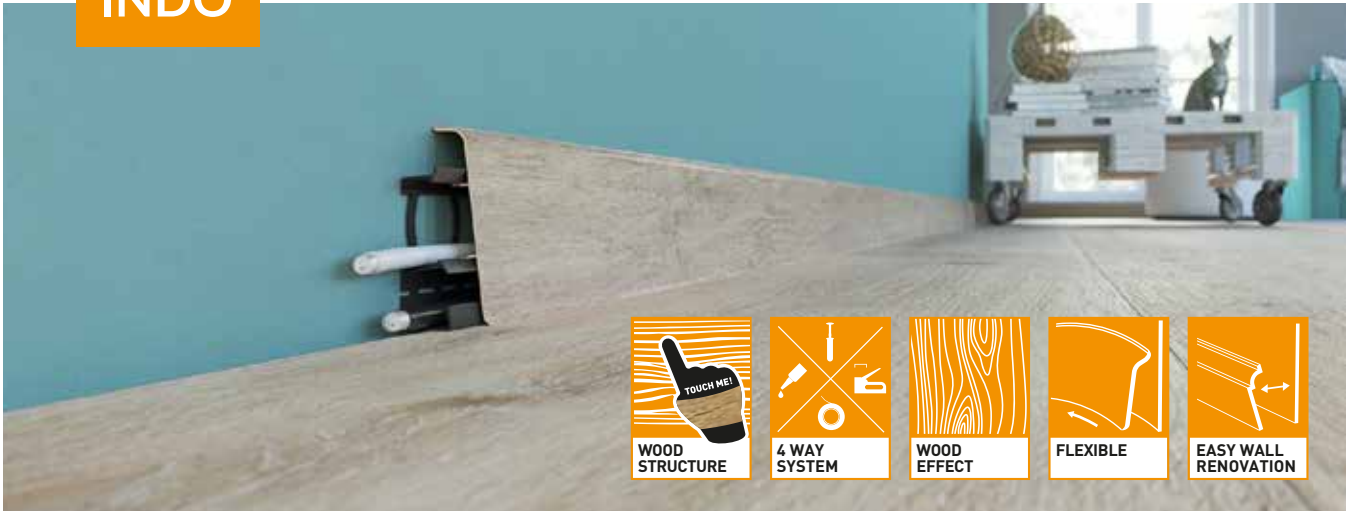

COLOR SYSTEM - PERFECT MATCH

INDO

PERFECTLY IMITATING THE REAL WOOD