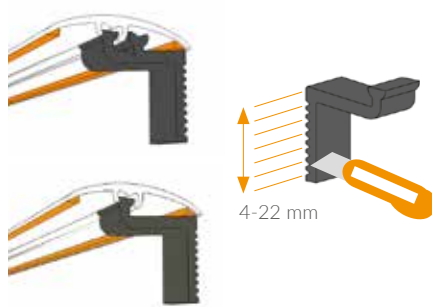

COLOR SYSTEM

Additional accessories in the set with CS1 i CS3

CONNECTOR

- The connector allows for connection of two or more profiles
- Simple installation
- Profile connection is more stable

BRIDGE

- The bridge allows for finishing the floor next to the wall, balcony doors.
- Stable support of the profile next to the wall
- A universal height – possibility to match up to 4-22 mm by cutting the bridge
- Quick and simple installation – just slide the bridge in the profile

3 in 1

- DILATATION
- LEVELING
- FINISHING

MAX
LEVELING
17mm

MAX
DILATATION
31mm

DILATATION
GLUE

SCREWS
SAFE FOR DIY

DIMENSIONS

CS3