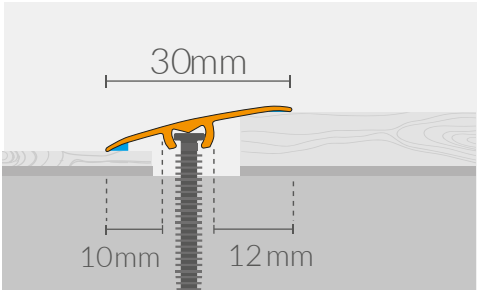

DIMENSIONS